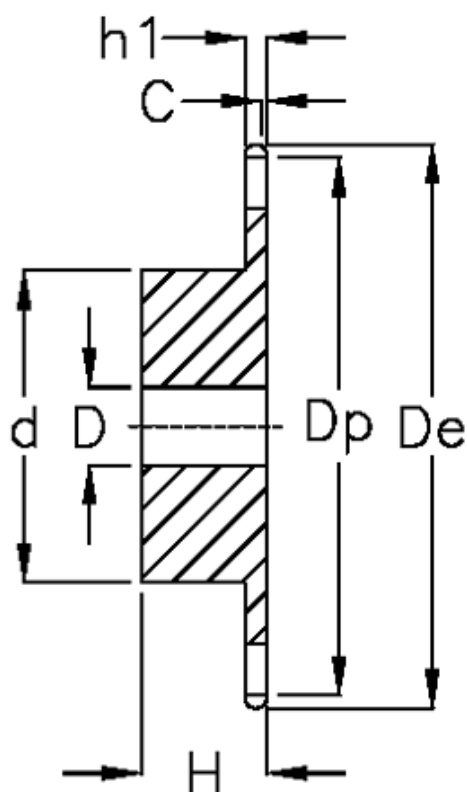

# Data Sheet

Article number: 616011012021

Description: Sprocket 32 B-1 Z=21 simplex  
predrilled

## Measures

C = 6  
d = \*180  
D =  $30 \pm 0,5$   
De = 361.3  
Dp = 340.82  
For chain size = 2" x 1 1/4"  
For chain type = 32 B-1  
H = 90

h1 = 29.4  
Number of teeth = 21